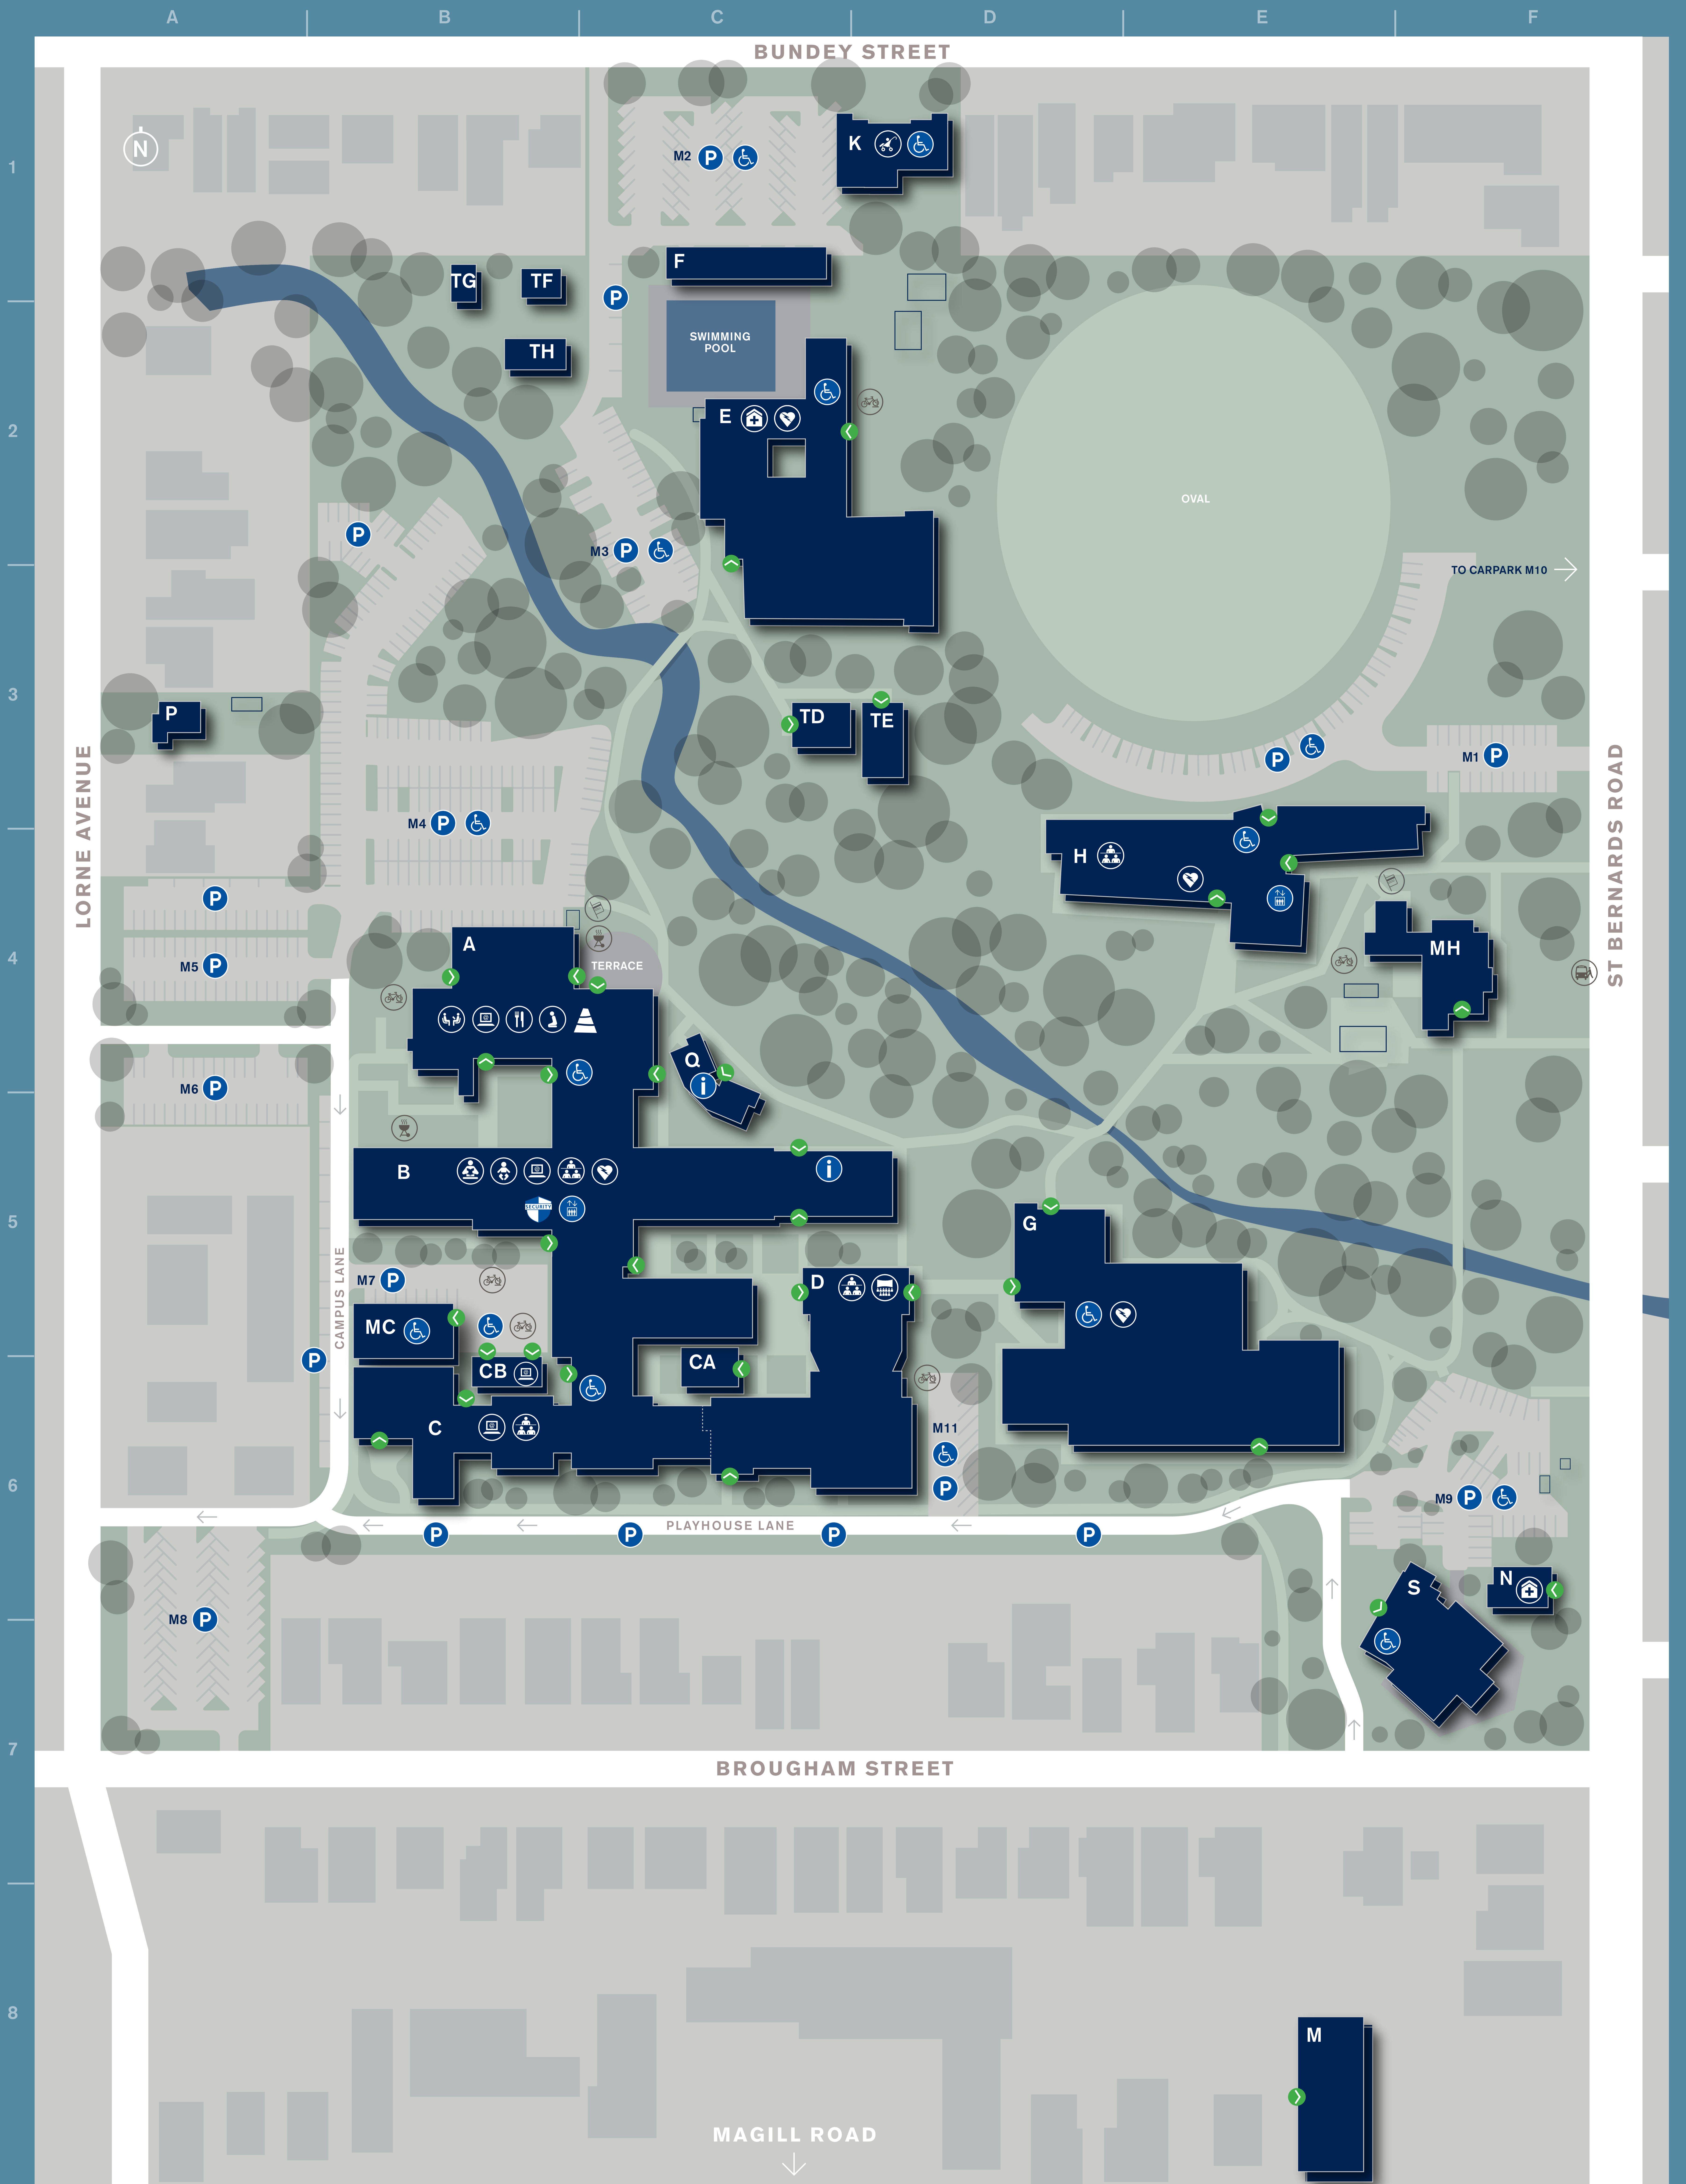

Magill Campus

No Smoking on Campus

CCTV Cameras in Operation

- Security / FM Assist
- Student Services
- Library
- Auditorium
- Lecture Theatres
- Computer Barn/Pools
- Student Lounge
- USASA
- Clinics
- AED - Defibrillator
- Food and Beverage
- Prayer Rooms
- Post Office
- Bike Parking
- Baby Change Multi Access Suite
- Child Care
- Assistance Dog
- BBQ
- ATM
- Parking
- Accessible Parking
- Tram Stop
- Bus Stop
- Accessible Entry
- Accessible Toilet
- Lift
- Parking Machine

BUILDING LEGEND

Building A	A	B4
Amy Wheaton	H	E4
Building B	B	B5
Building C	C	B6
Building CA	CA	C6
Building CB	CB	B6
Child Care Centre	K	D1
Building D	D	C5
deLissa Building	G	D5
Building F	F	C1
Magill Institute	M	E8
Building MC	MC	B5
Murray House	MH	F4
Building N	N	F6
Price House	P	A3
Building O	O	C4
Samsung SMARTSchool	S	F6
Sports Centre	E	C2
Building TD	TD	C3
Building TE	TE	D3
Building TF	TF	B1
Building TH	TH	B2

LECTURE THEATRES

Lecture Theatres	B	B5
	C	B6
	D	C5
	H	E3

STUDENT SERVICES

Cafeteria	A	B4
Computer Barns	A	B4
	C	B6
	A	B4
	C	B6
Computer Pools	CB	B5
	B	B4
	B	B5
	CB	B5
Library (level 2, entrance via M7 car park)	A	B4
Multi-Access Suite	B	B5
Multimedia Computer Pools	CB	B5
Prayer Rooms	A	B4
SEU Student engagement Unit	Q	C4
Student Lounge	A	B4
USASA	A	B4
Wirringka Student Services	CA	C6