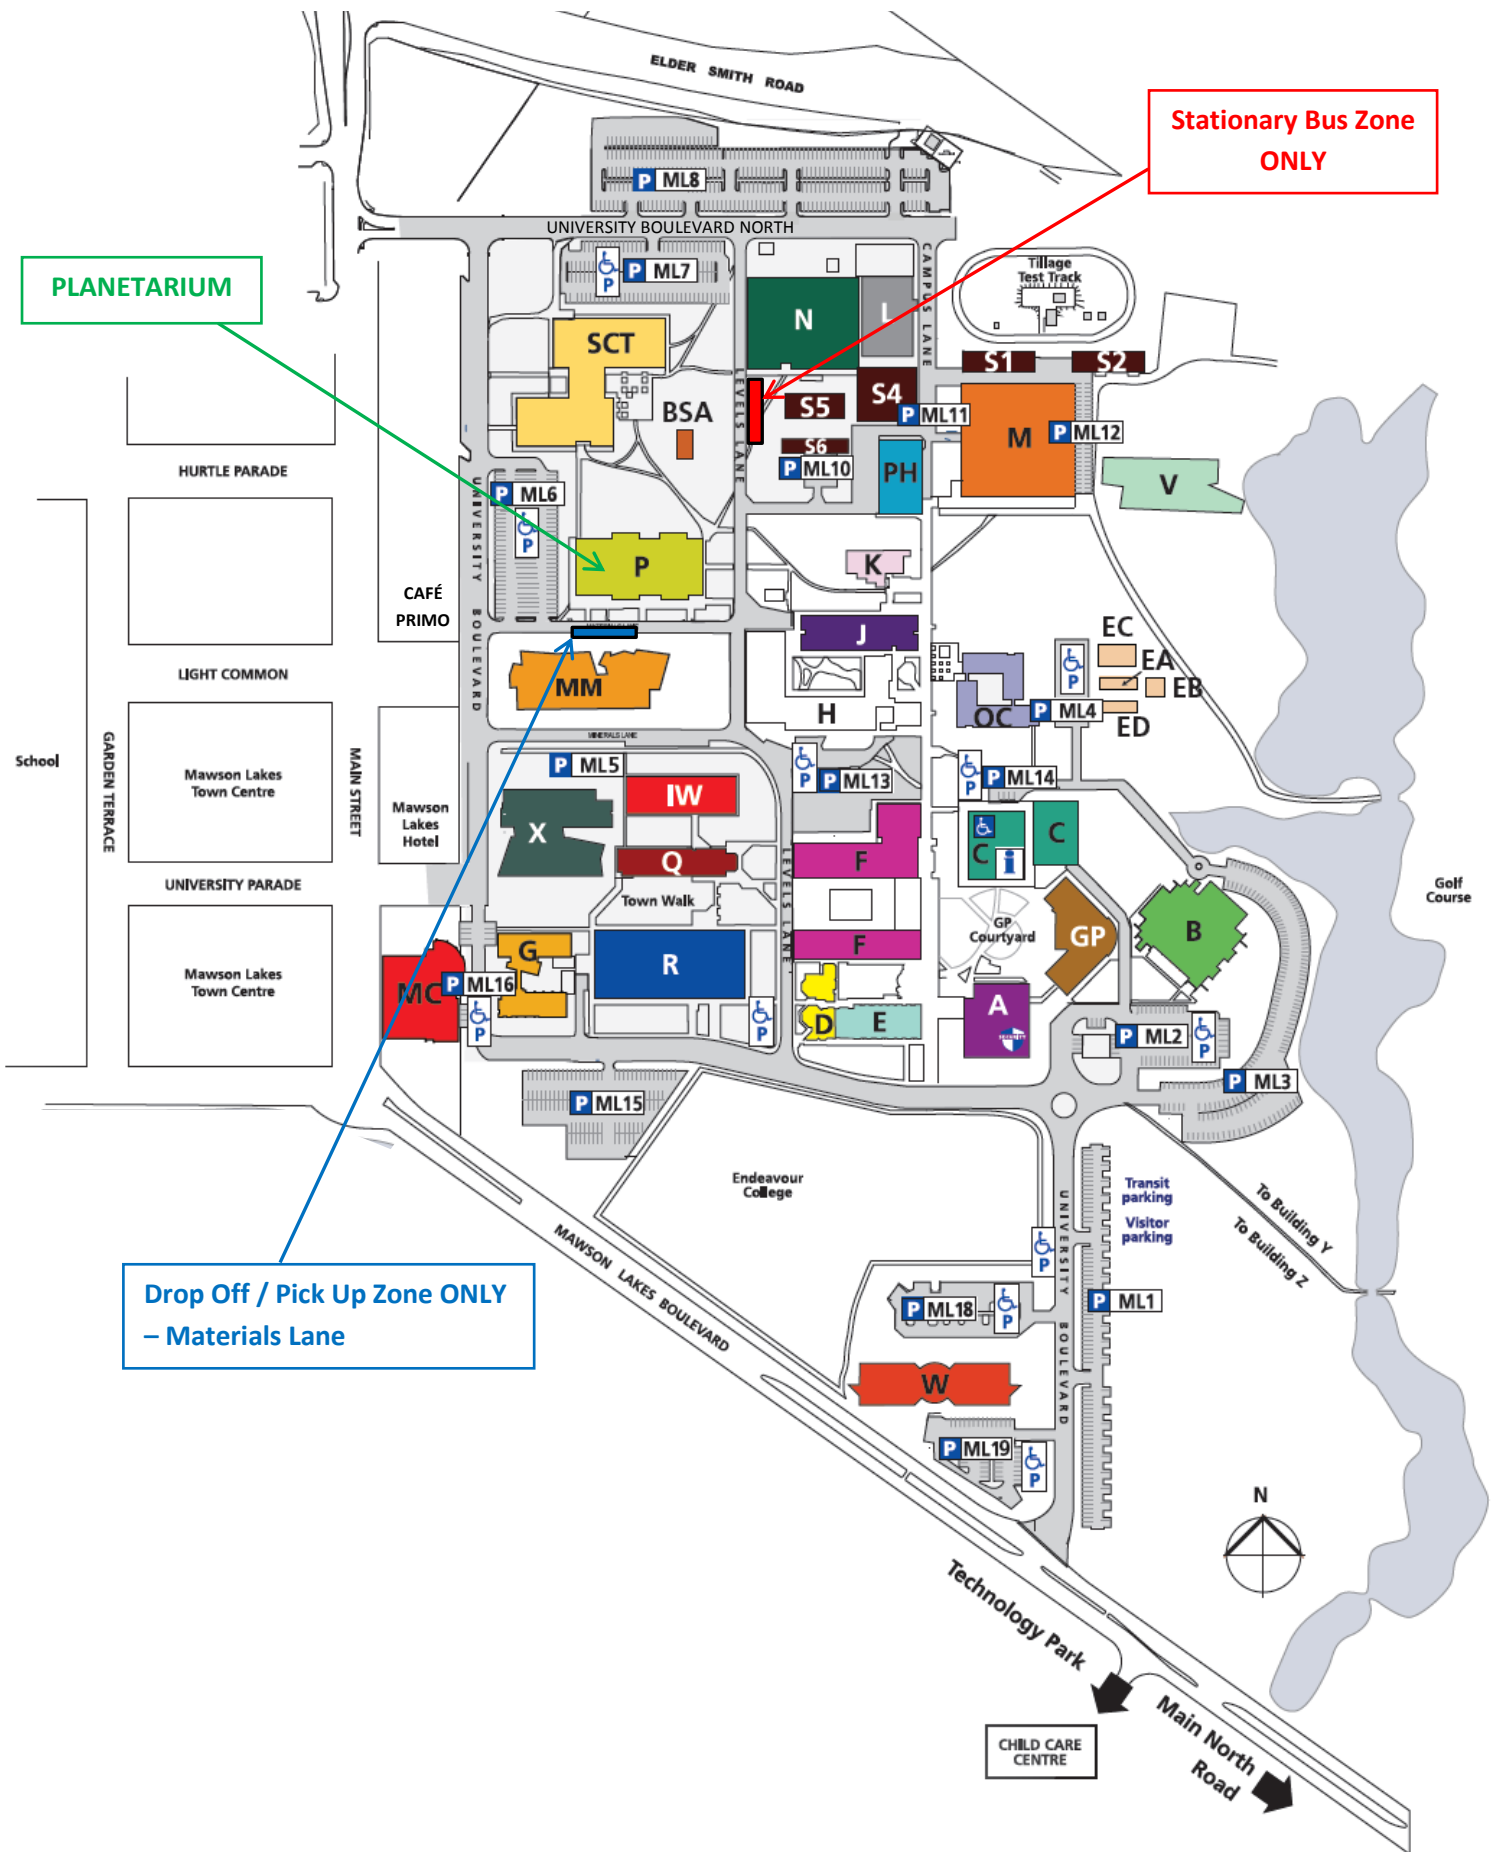

Mawson Lakes Campus – Bus Parking

Stationary Bus Zone ONLY

PLANETARIUM

Drop Off / Pick Up Zone ONLY
- Materials Lane