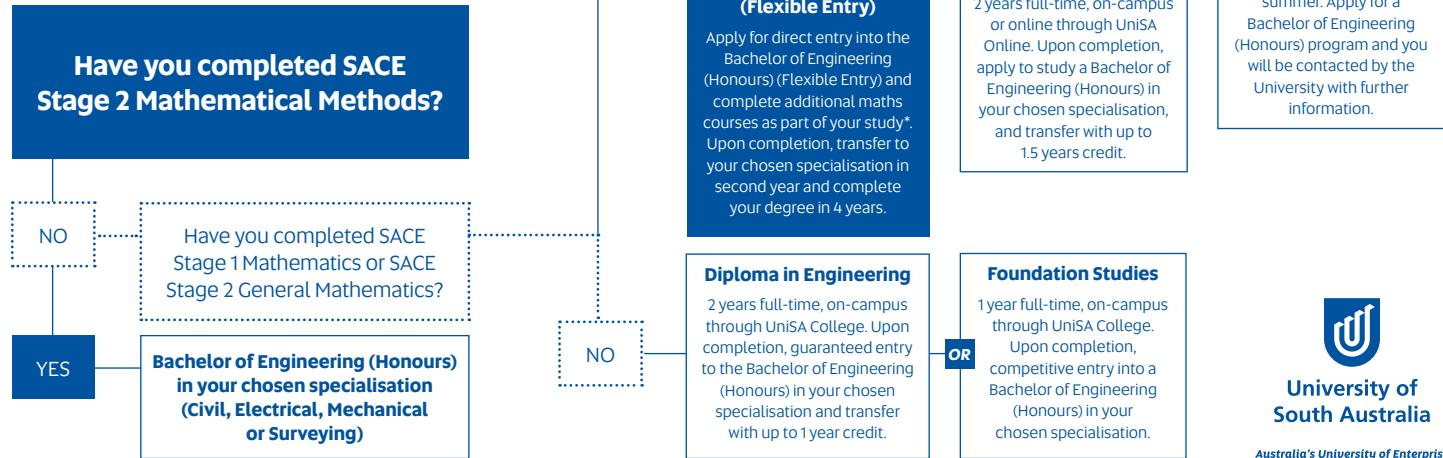

*2021 Good Universities Guide – Undergraduate and Postgraduate. Information correct at time of printing (April 2021)

**APPLY
NOW**

8916639_CRICOS-PROVIDER NO 001718

**University of
South Australia**

Australia's University of Enterprise

Pathways to study Engineering at UniSA

NEW

YES

Bachelor of Engineering (Honours) (Flexible Entry)

Apply for direct entry into the Bachelor of Engineering (Honours) (Flexible Entry) and complete additional maths courses as part of your study*. Upon completion, transfer to your chosen specialisation in second year and complete your degree in 4 years.