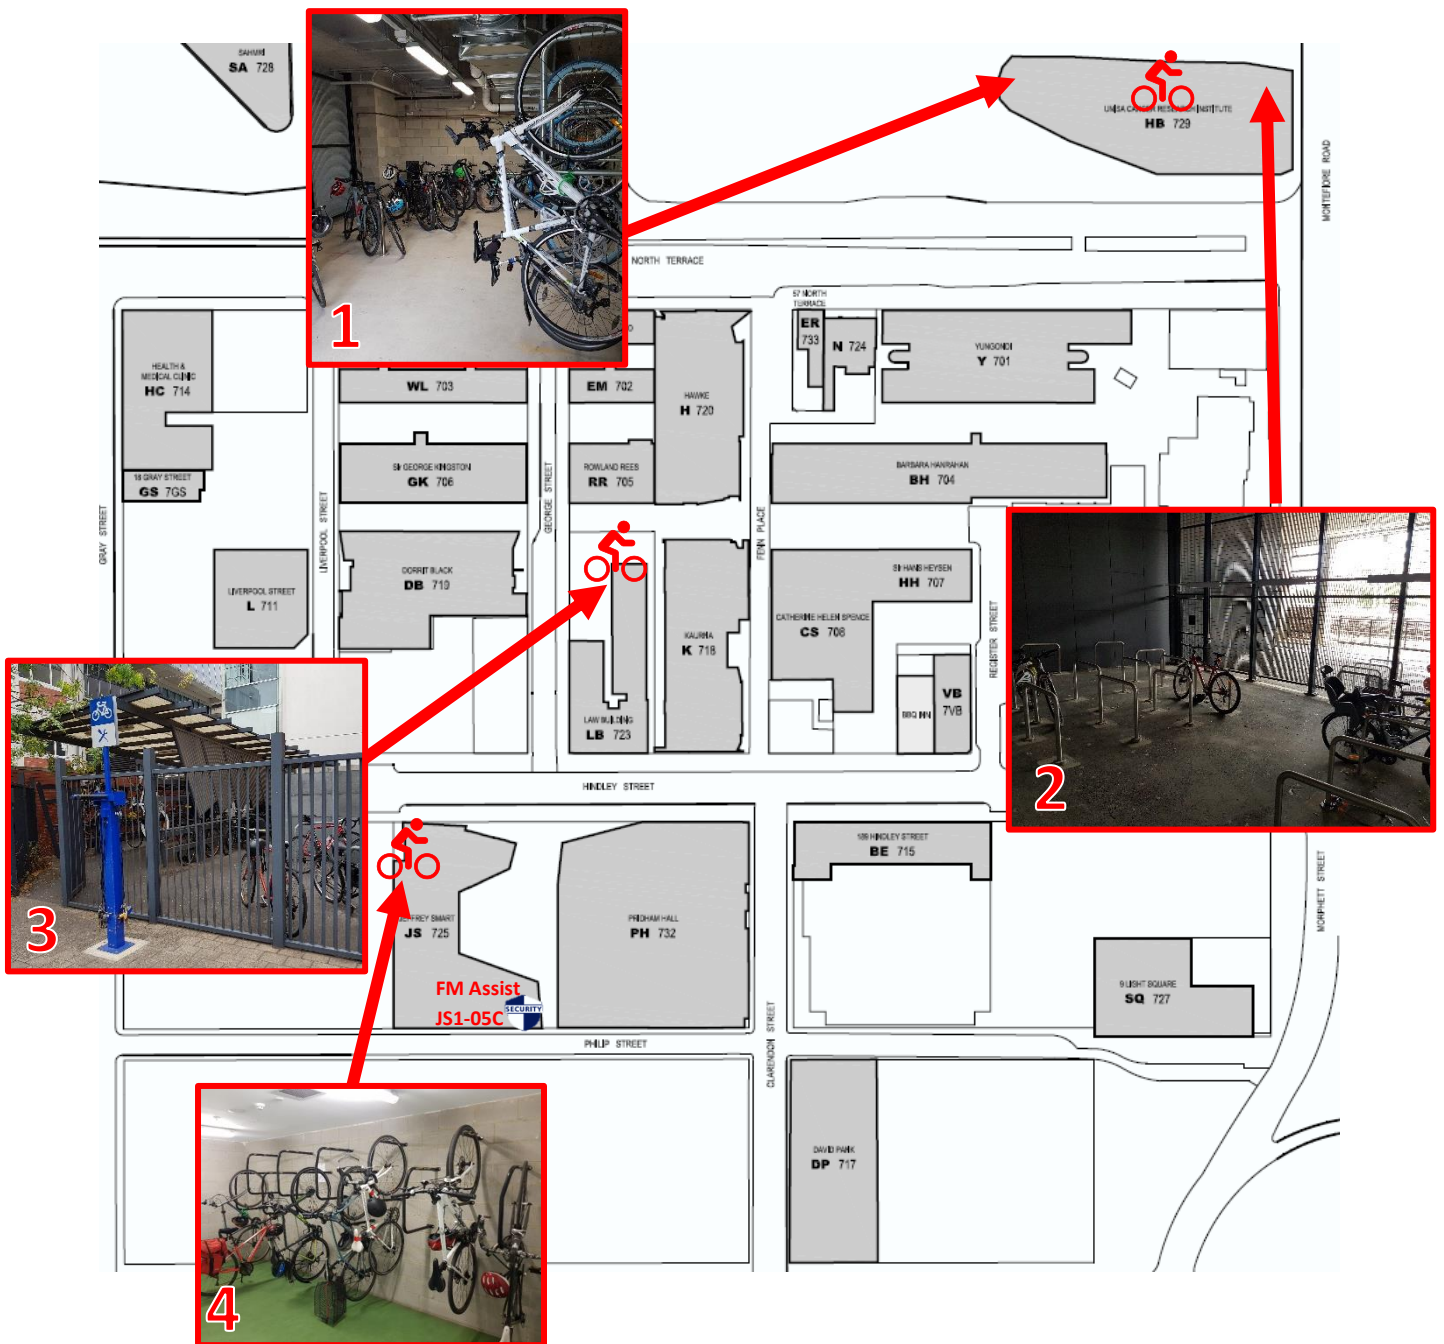

Bike Storage Locations – City West Campus

Bike Storage locations as per map

1. HB building, Western end, HB0-50 – secure room
2. HB building, Eastern end, HB0-110 – secure cage and open area bike racks
3. Law Building – open area bike racks
4. JS1-20 – secure bike room

Access to secure bike storage areas is with student/staff ID cards. Attend your local FM Assist office for access.

All bikes must be individually secured in every location, a D lock is recommended.

Bike repair station located in Law Building storage location (location number 3 on map).

D Lock